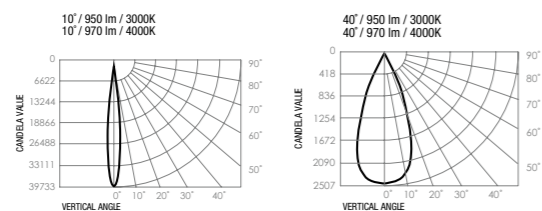

T900 H Linear LED track light

Electrical:	Wattage: 16W	Efficacy: 59-61lm/W	Dimming: Triac (Digital Driver)	Longevity: L70 = 50,000 Hrs L50 = 80,000 Hrs
--------------------	------------------------	-------------------------------	---	---

Optical:	Lumen output: 950-970lm	Colour temperature: 3000K (3K) 4000K (4K)	Beam angle: 10° 40°	Tru-Colour: Yes
-----------------	-----------------------------------	--	----------------------------------	---------------------------

Physical:	Base: H-Track Eurotrack (special order)	Gimbal angle: 90° (360° rotation)	Warranty: 7 years	IP rating: IP44
------------------	--	---	-----------------------------	---------------------------

Type: Track light	Body colour: ● White ● Black	Fascia colour: N/A	Fascia style: N/A
-----------------------------	---	------------------------------	-----------------------------

Photometrics:

Dimensions: