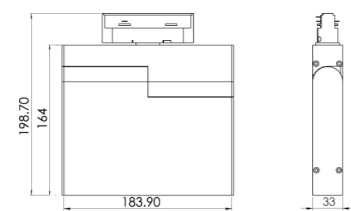

Physical:	Base: H-Track Eurotrack (special order)	Gimbal angle: 90° (360° rotation)	Warranty: 7 years	IP rating: IP44
------------------	--	---	-----------------------------	---------------------------

Type: Track light	Body colour: ● White ● Black	Fascia colour: N/A	Fascia style: N/A
-----------------------------	---	------------------------------	-----------------------------

Photometrics:

Dimensions: